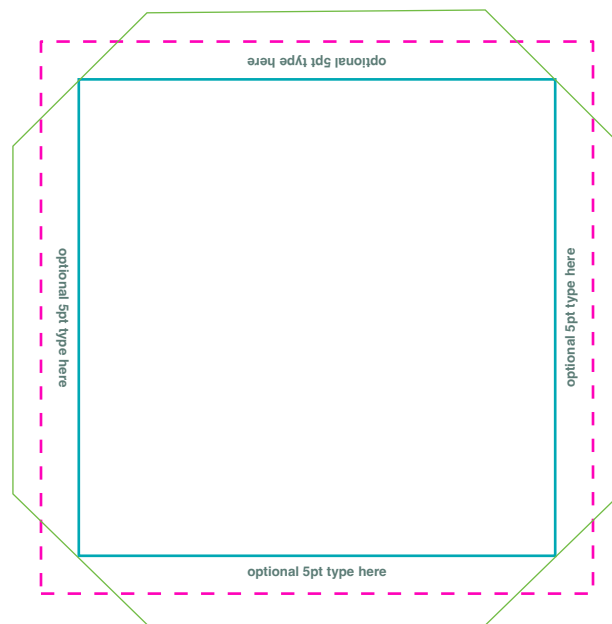

Square Photo Magnet - Large

63mm x 63mm (2.5" x 2.5")

Bleed image off to the edge of the **pink dotted** frame
- this will ensure that your image wraps around the reverse edge of the magnet.

Guides

-  Cutting edge
-  Product edge
-  Bleed guide use for image bleed and/or optional 5pt type can be printed in this area visible on reverse of photomagnet

Please Note: When supplying your artwork, please ensure this template is on a separate layer.