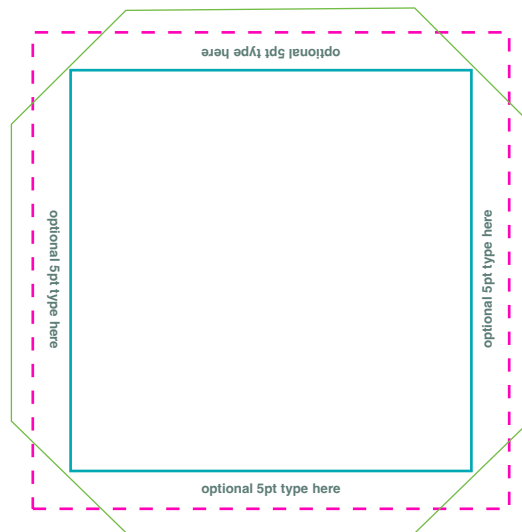

Square Photo Magnet - Standard

53mm x 53mm (2" x 2")

Bleed image off to the edge of the **pink dotted** frame
- this will ensure that your image wraps around the reverse edge of the magnet.

Guides

-  Cutting edge
-  Product edge
-  Bleed guide use for image bleed and/or optional 5pt type can be printed in this area visible on reverse of photomagnet

Please Note: When supplying your artwork, please ensure this template is on a separate layer.