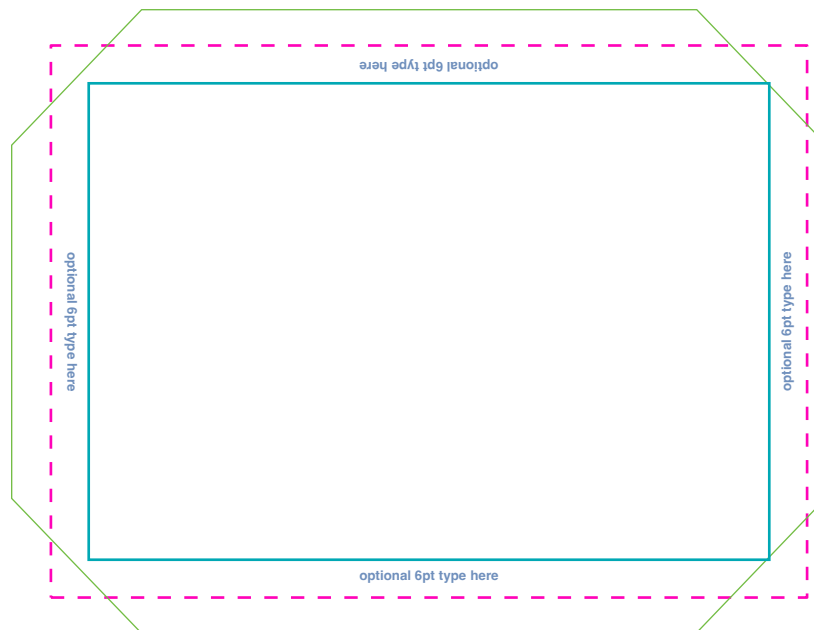

## Rectangle Photo Magnet - Large

2.5 inches x 3.5 inches (63mm x 90mm)

Bleed image off to the edge of the **pink dotted** frame  
- this will ensure that your image wraps around the reverse edge of the magnet.

### Guides

-  Cutting edge
-  Product edge
-  Bleed guide use for image bleed and/or optional 6pt type can be printed in this area visible on reverse of photomagnet

**Please Note:** When supplying your artwork, please ensure this template is on a separate layer.