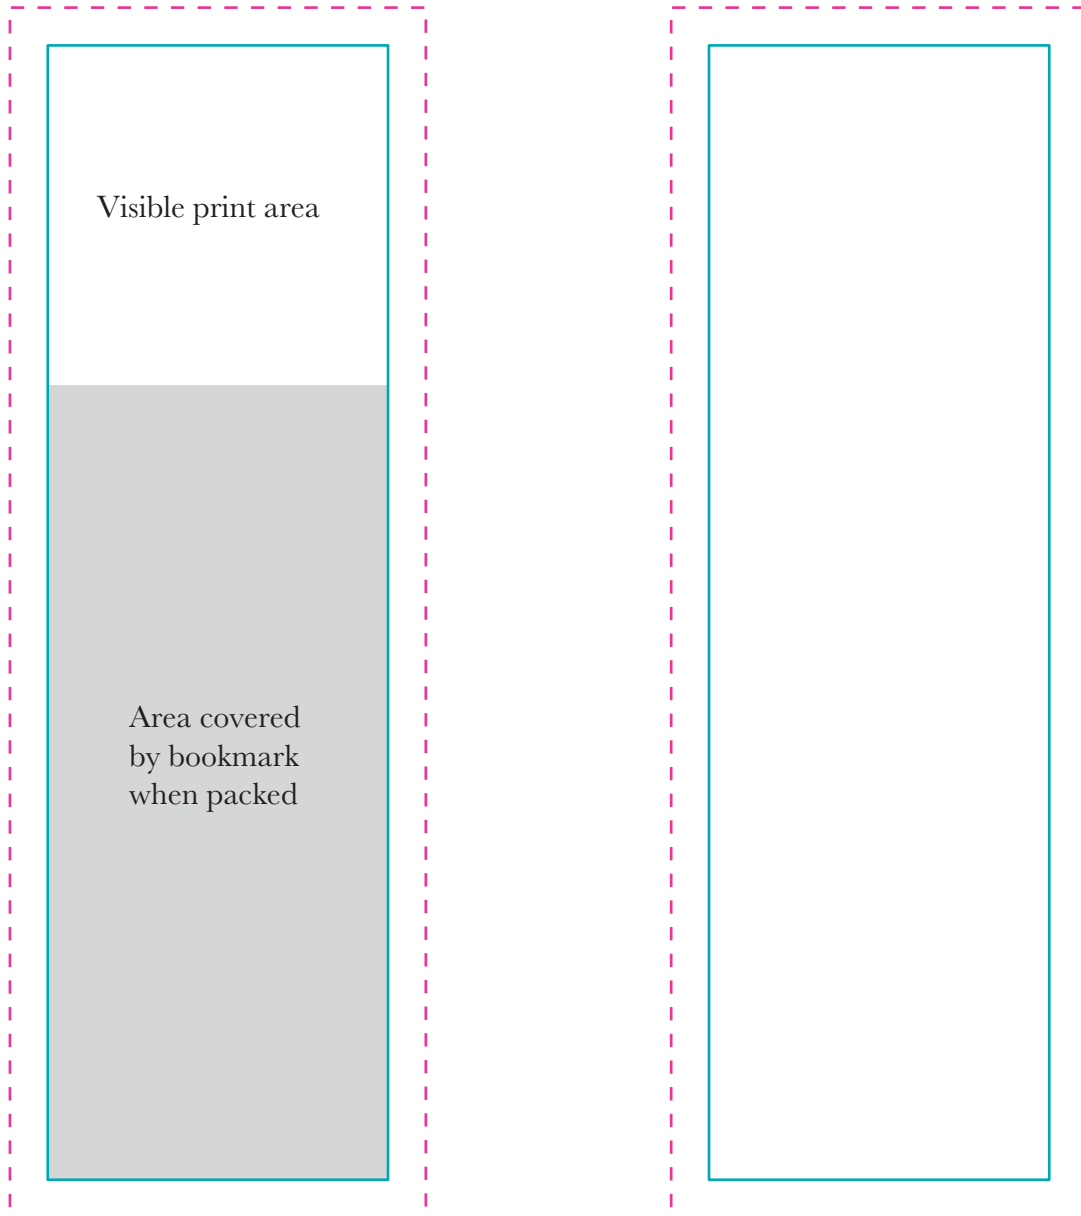

Product Template

Backing card for magnetic bookmark in bag
45mm x 105mm

Bleed image off to the edge of the **pink dotted** frame

Guides

————— Product edge

- - - - - Bleed guide

Please Note: When supplying your artwork, please ensure this template is on a separate layer.